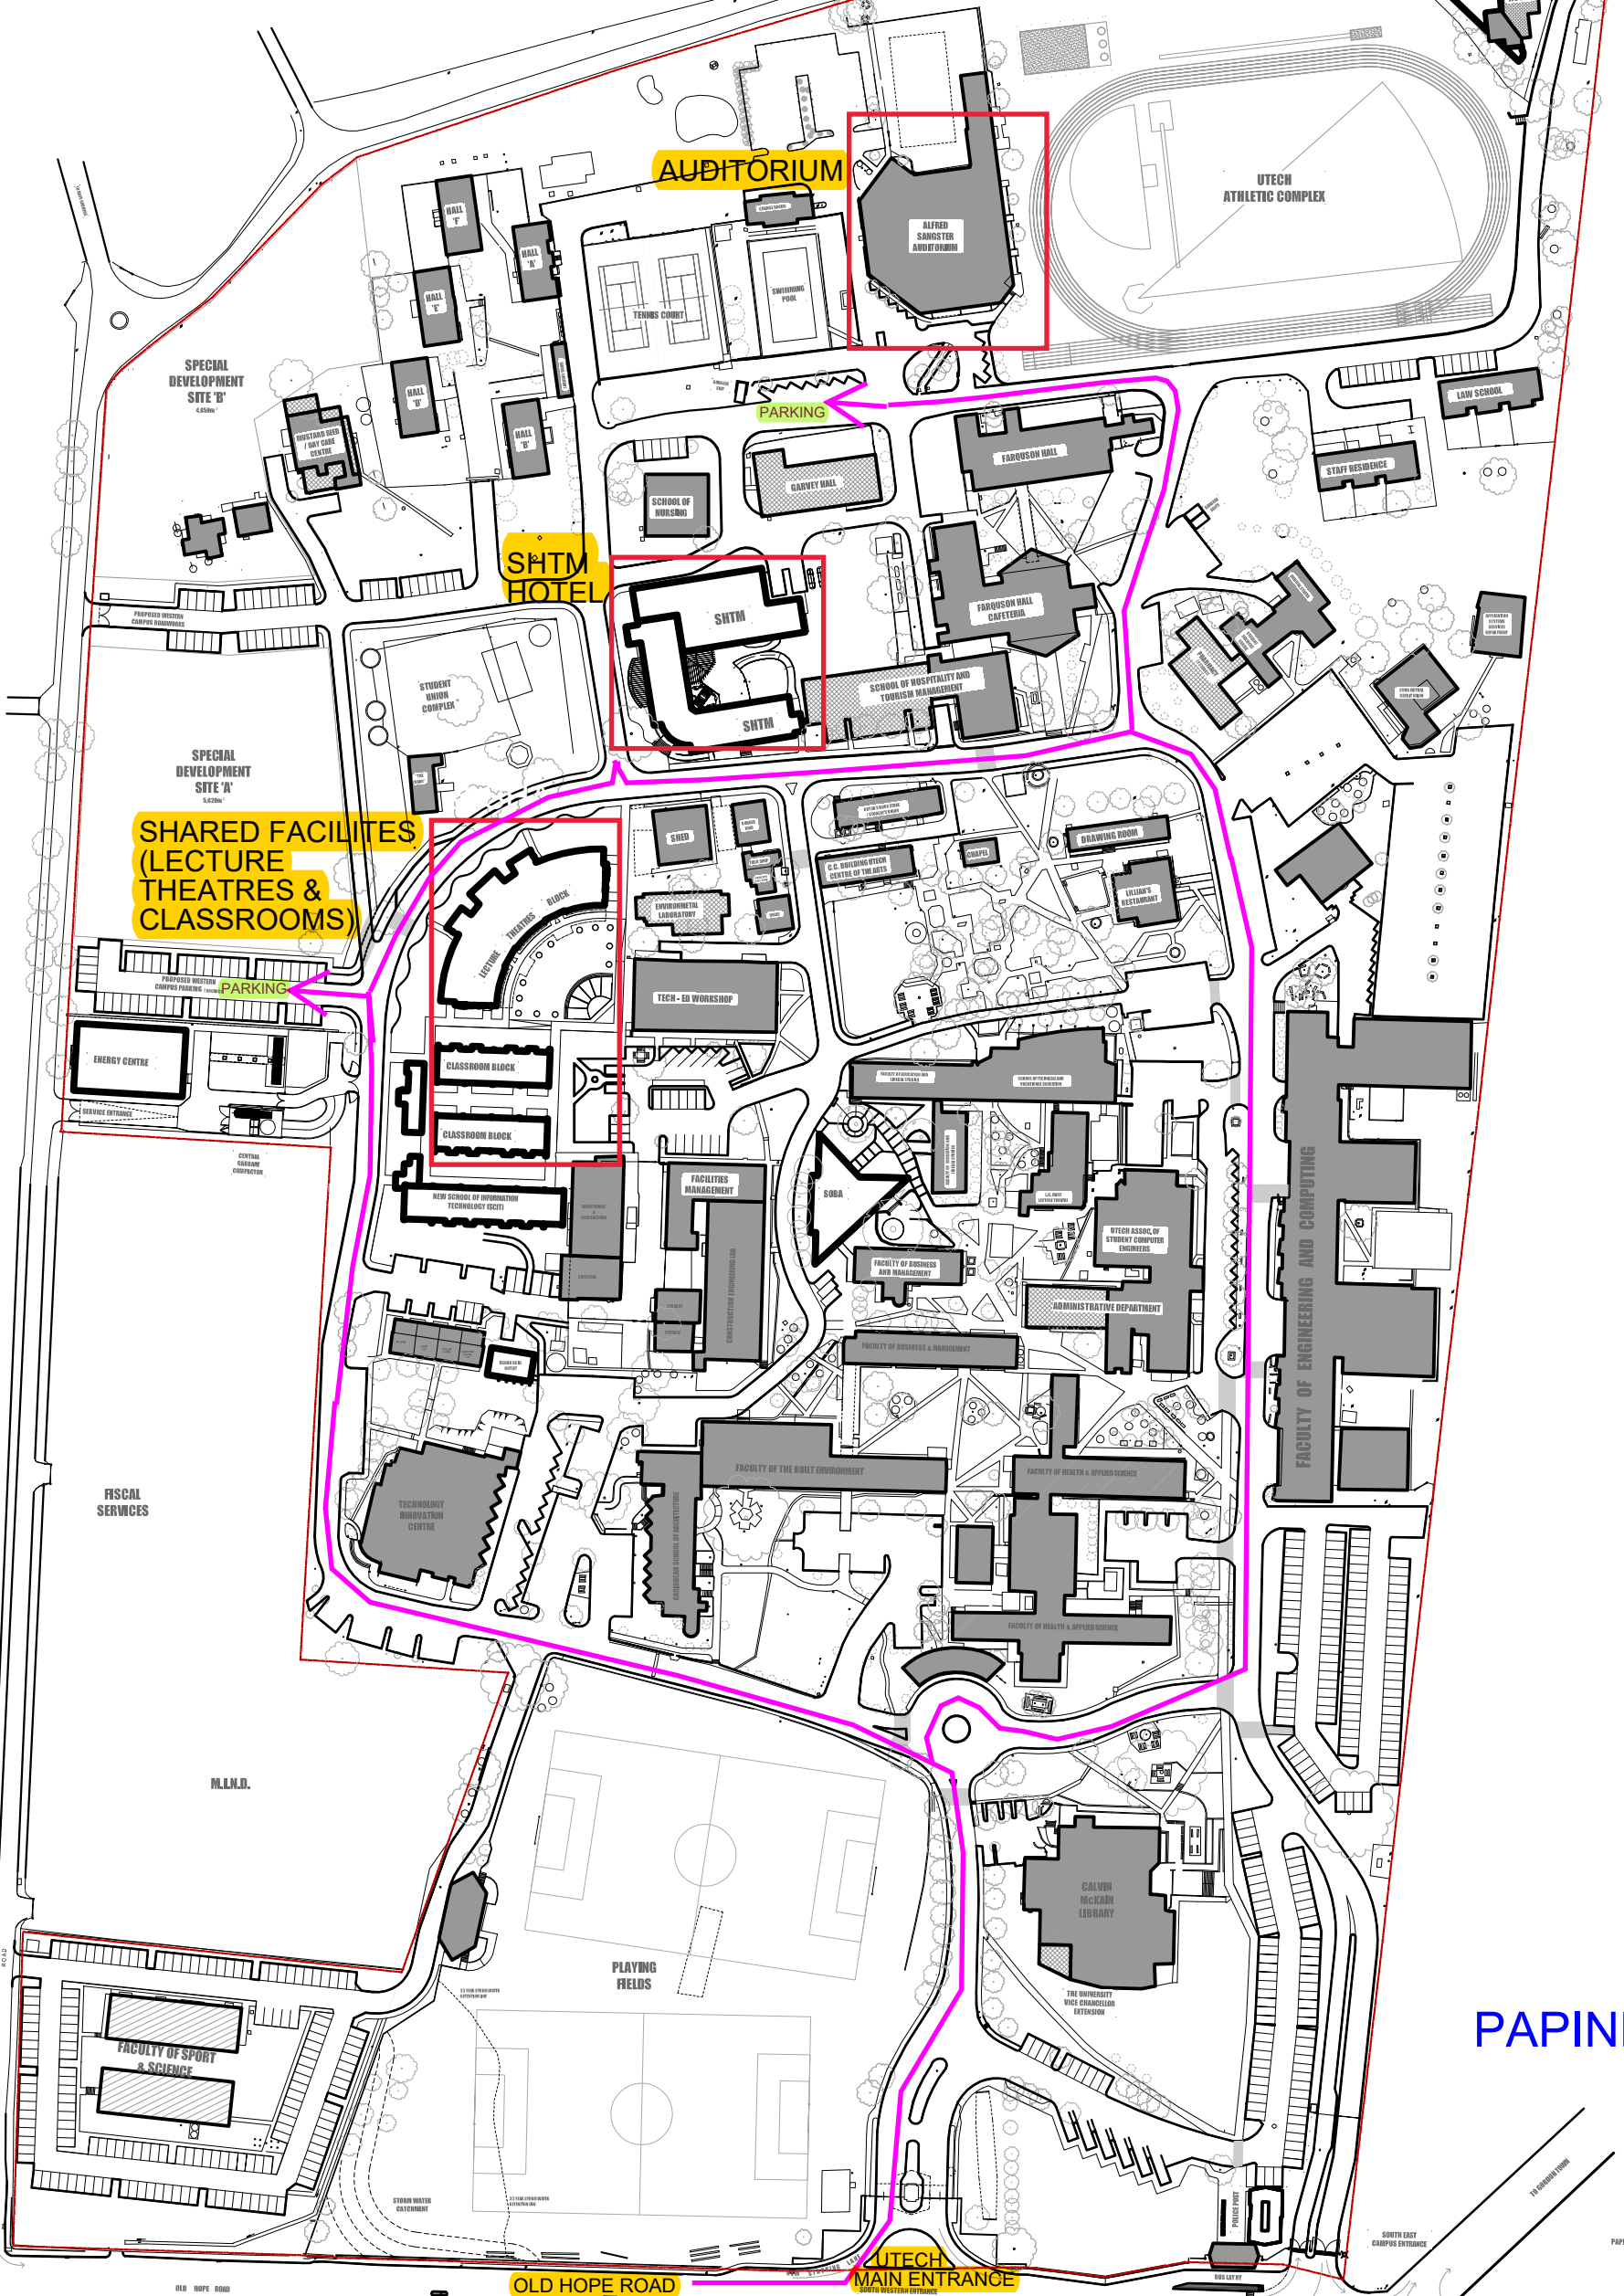

NORTHERN EMERG ACCESS / EXIT R1

AUDITORIUM

UTECH ATHLETIC COMPLEX

SPECIAL DEVELOPMENT SITE 'B'

SHTM HOTEL

SHARED FACILITIES (LECTURE THEATRES & CLASSROOMS)

SPECIAL DEVELOPMENT SITE 'A'

PARKING

FACULTY OF ENGINEERING AND COMPUTING

FISCAL SERVICES

N.L.N.D.

PLAYING FIELDS

FACULTY OF SPORT & SCIENCE

PAPINE

OLD HOPE ROAD

UTECH MAIN ENTRANCE

MONA

MONA BAPTIST CHURCH

OLYMPIA COMPLEX

PAPINE SQUARE